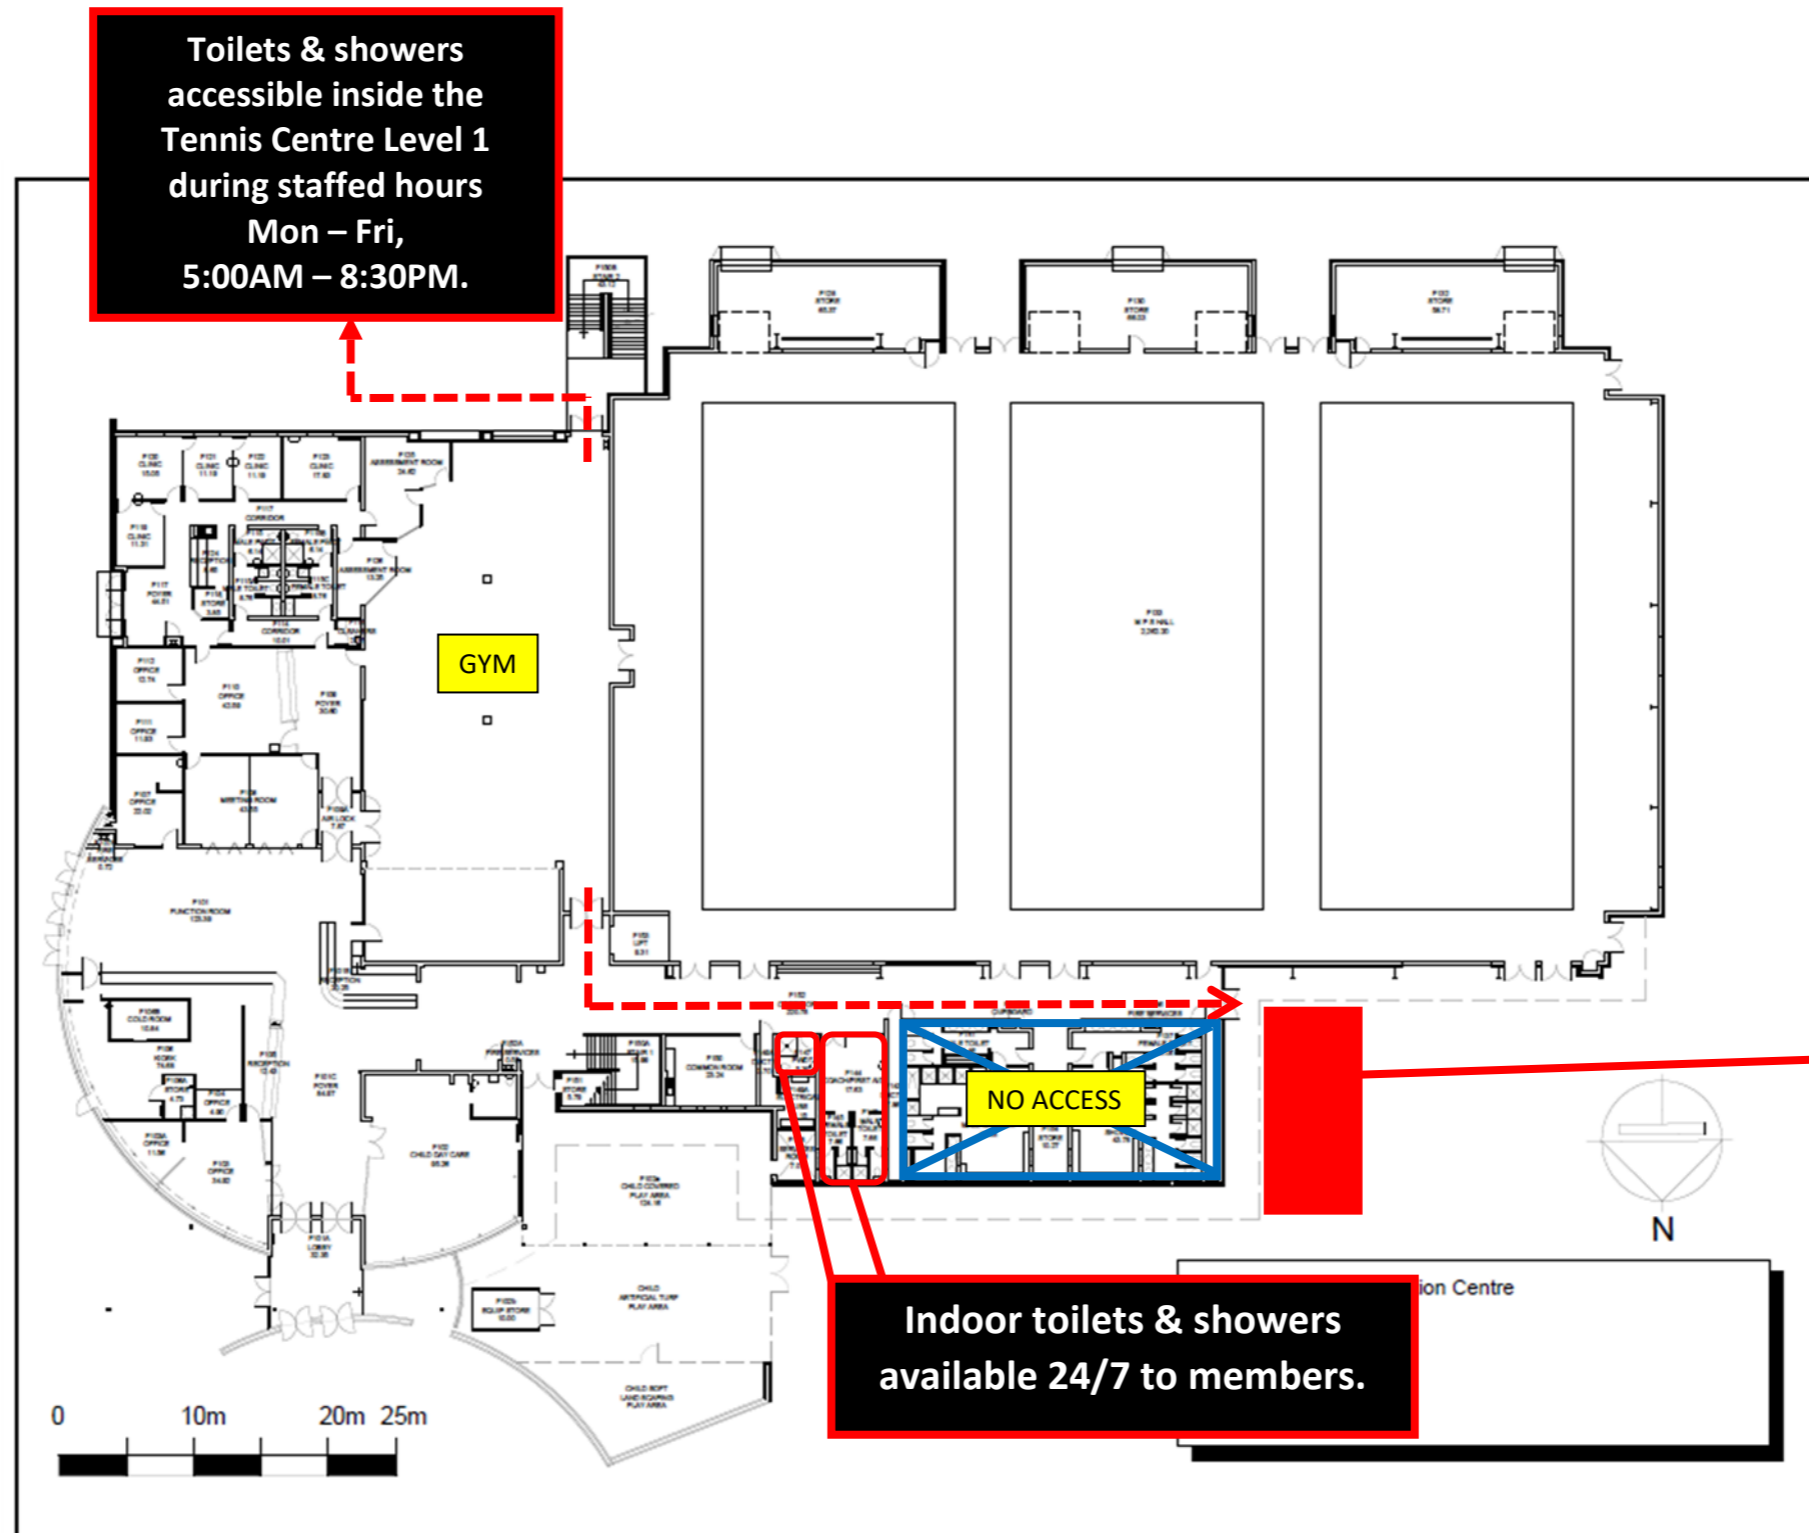

BATHROOM LOCATIONS DURING RENOVATIONS

Toilets & showers accessible inside the Tennis Centre Level 1 during staffed hours Mon – Fri, 5:00AM – 8:30PM.

Temporary toilet & shower blocks accessible during staffed hours Mon – Fri, 5:00AM – 8:30PM.

Indoor toilets & showers available 24/7 to members.